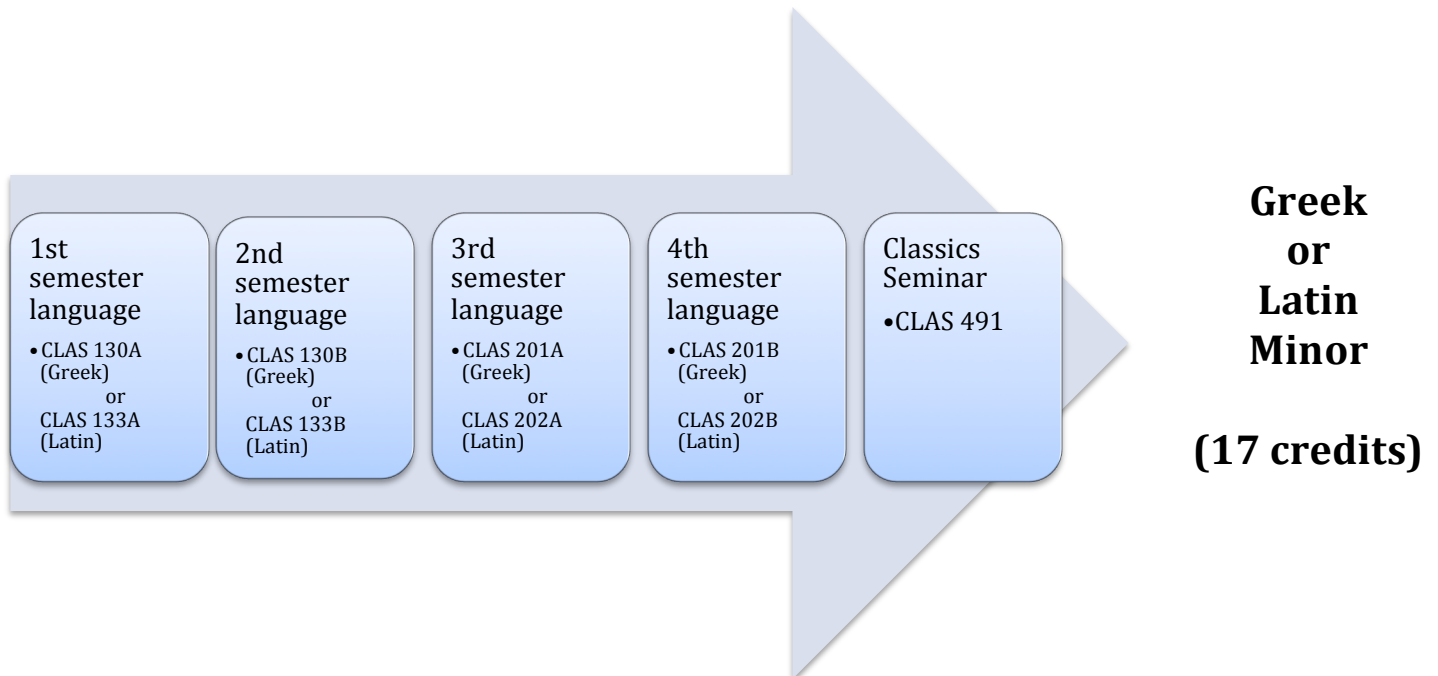

# HOW CLOSE ARE YOU TO A CLASSICS MAJOR OR MINOR?

**for more information, contact:  
Yasuko Taoka, Classics Advisor  
taoka@siu.edu     Faner 2026**

**Classics Major!!!  
(35 credits)**