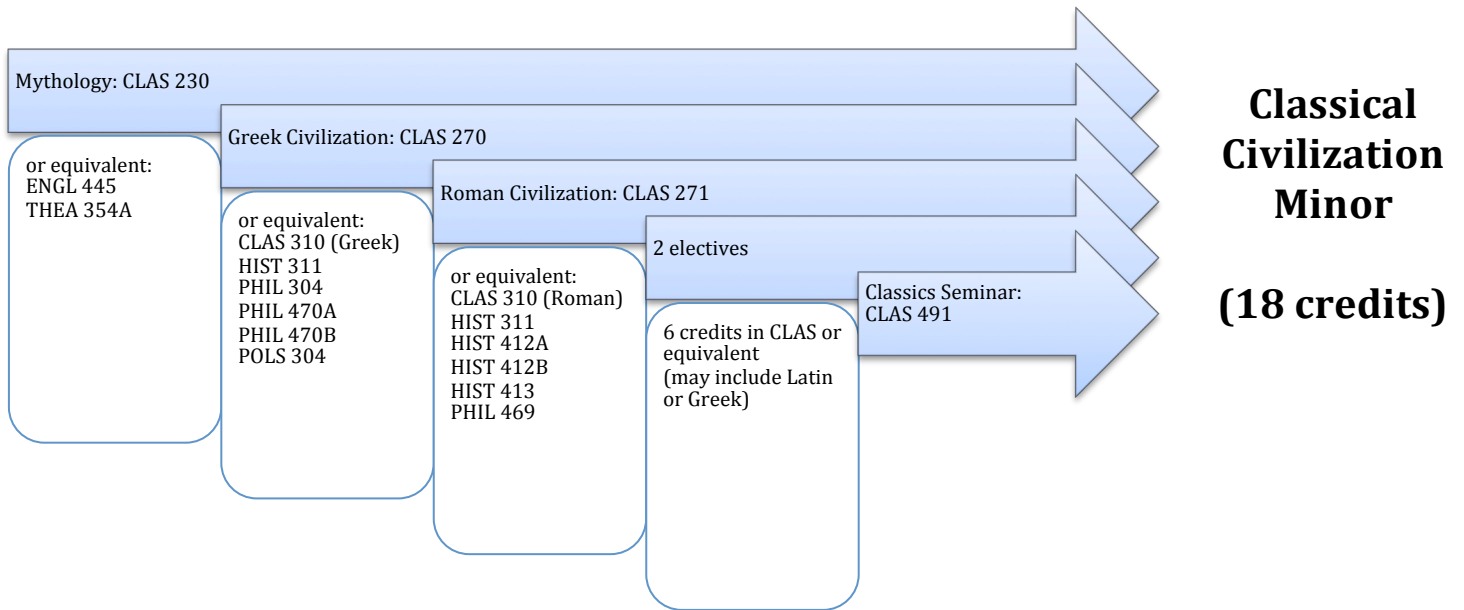

# HOW CLOSE ARE YOU TO A CLASSICS MAJOR OR MINOR?

**for more information, contact:  
Yasuko Taoka, Classics Advisor  
taoka@siu.edu     Faner 2026**

**Classics Major!!!  
(35 credits)**